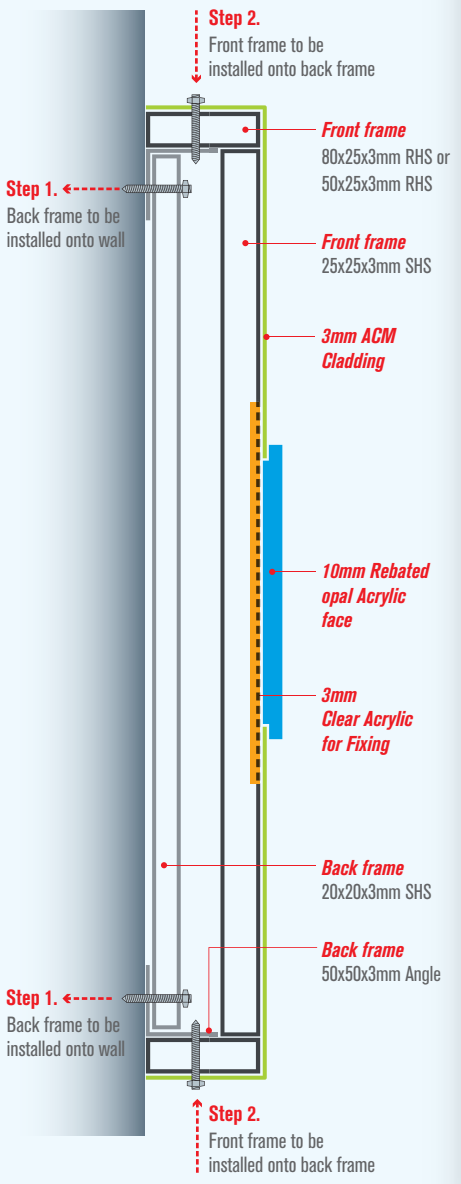

# Intracut Sign

**BACK FRAME**  
Fixing onto wall

**FRONT FRAME**  
Fixing onto back frame

**ACM CLADDING**

**SA-LED MODULES (SA1341)**  
[www.sa-led.com.au](http://www.sa-led.com.au)  
Waterproof (Enhanced IP68)  
150 degree beam angle  
Samsung LED chip

**10MM REBATED OPAL ACRYLIC**