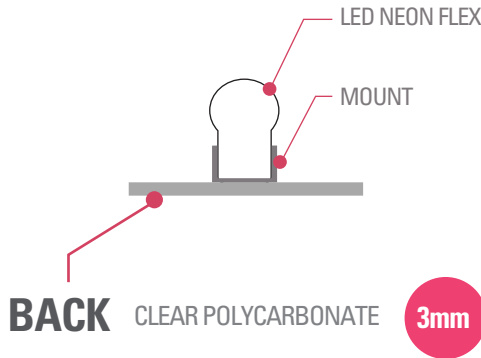

- ✓ 1:1 Scale
- ✓ PDF File format (*.Pdf)
- ✓ 100% Vector (*.eps)
- ✓ CorelDRAW (*.cdr, *.dxf)

I TYPE: **3D LETTER** | **LED NEON FLEX + ON THE PANEL**

I ITEM CODE:

I STRUCTURE DETAILS

CUT TO LETTER TYPE

RECTANGLE TYPE