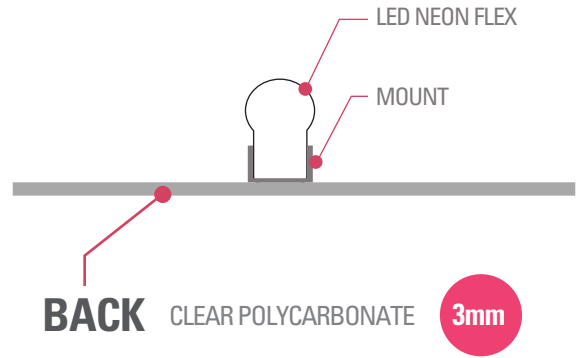

- ✓ 1:1 Scale
- ✓ PDF File format (*.Pdf)
- ✓ 100% Vector (*.eps)
- ✓ CorelDRAW (*.cdr, *.dxf)

I TYPE: **3D LETTER** | **LED NEON FLEX + ON THE PANEL**

I ITEM CODE:

I STRUCTURE DETAILS

CUT TO LETTER TYPE

RECTANGLE TYPE